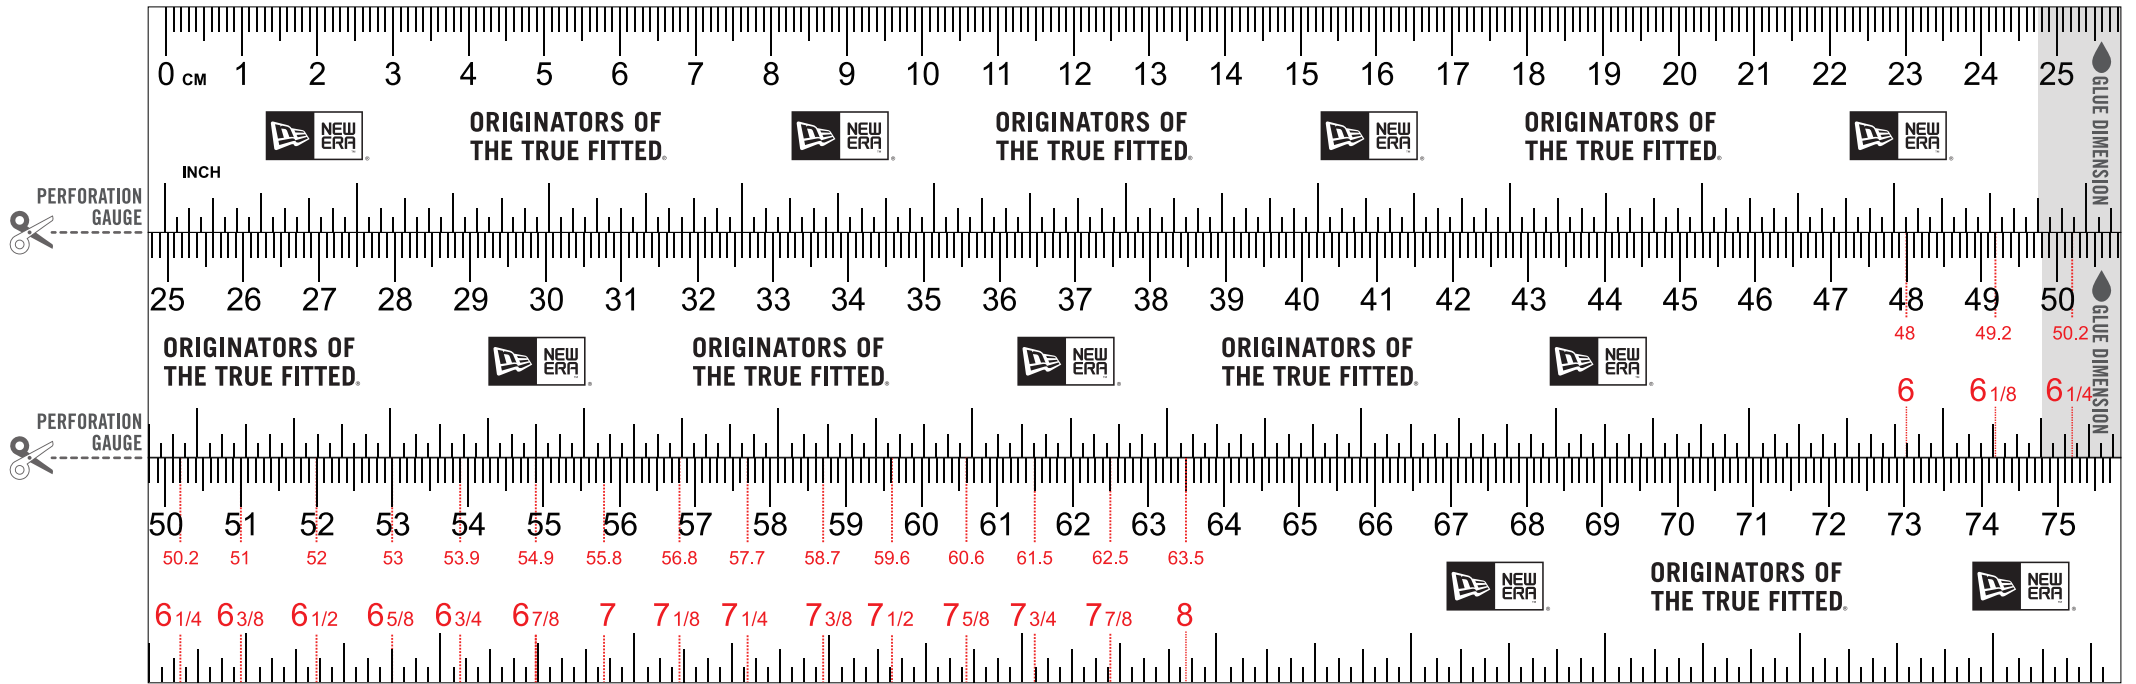

SIZE RULER

INSTRUCTIONS

----- PERFORATION GAUGE

----- GLUE DIMENSION